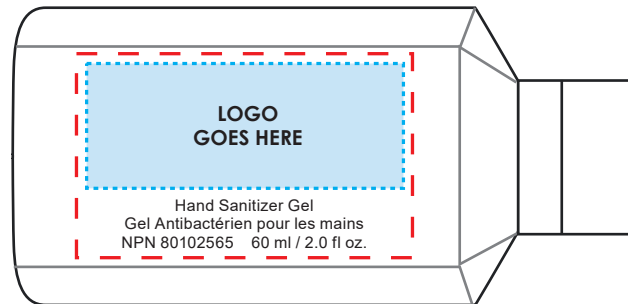

**NOTE:**

the bottom lines of text are required with either imprint method

The colour of these lines of text can be any colour for DECALS.

We do not offer full bleed for decals.

Decal can be clear or white background.

The colour of these lines of text must be the same colour as the logo for PAD.

— size of bottle  
- - - size of label  
... imprint area

**PP0005 - horizontal**

**DECAL** Imprint area:  
including required text:  
1.0625"w x 1.75"h  
(logo: 0.95"w x 1.1"h)

**PP0005 - vertical**

**DECAL** imprint area  
including required text:  
1.75"w x 1.0625"h  
(logo: 1.65" x 0.65"h)