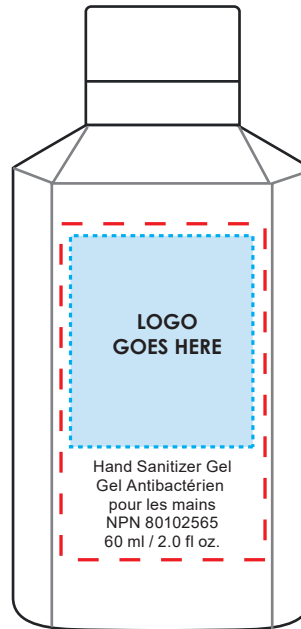

**NOTE:**

the bottom lines of text are required with either imprint method

The colour of these lines of text can be any colour for DECALS.

We do not offer full bleed for decals.

Decal can be clear or white background.

The colour of these lines of text must be the same colour as the logo for PAD.

— size of bottle  
- - - size of label  
... imprint area

**PP0005 - horizontal**

**DECAL** Imprint area:  
including required text:  
1.0625"w x 1.75"h  
(logo: 0.95"w x 1.1"h)

**PP0005 - vertical**

**DECAL** imprint area  
including required text:  
1.75"w x 1.0625"h  
(logo: 1.65" x 0.65"h)